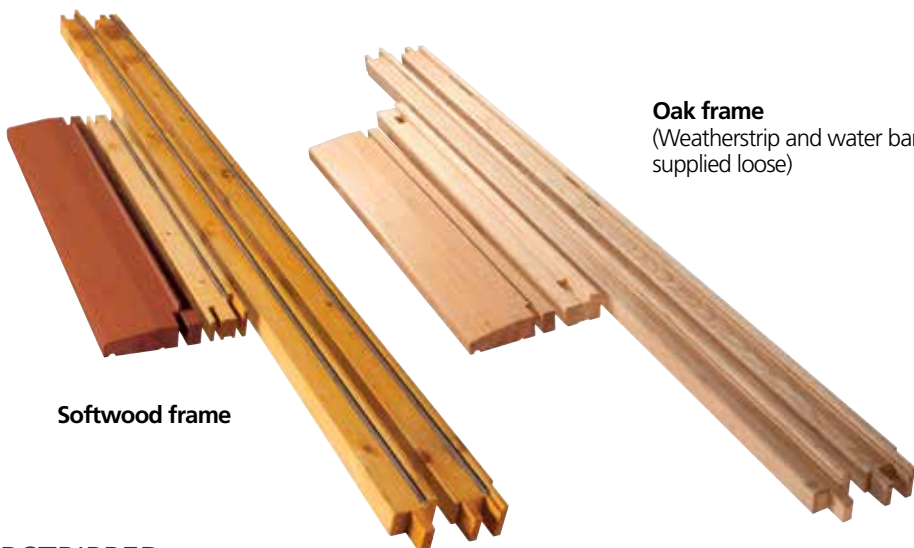

FLAT PACK DOOR FRAMES

DOORS AND GARAGE DOORS

DOOR FRAMES

- Oak option to suit range of oak doors and windows
- Easily assembled on-site
- Oak frames supplied unfinished ready for painting or staining
- Weatherstripped
- 170mm sill

Softwood frame

Oak frame
(Weatherstrip and water bar supplied loose)

DOOR FRAMES - WEATHERSTRIPPED

Door Sizes (mm) WxH	Frame Width	Frame Height 2076mm		Frame Height 2127mm		Frame Height 2086mm		Frame Height 2031mm		Frame Height 2082mm	
		Inward/Outward Opening Reversible Sill	Inward/Outward Opening Reversible Sill	Inward Opening Mobility	Inward & Outward Opening No Sill	Inward & Outward Opening No Sill	Code	Price	Code	Price	
Softwood											
838x1981	930mm	PFN29M	£140.04			PFN29M-MOB	£162.09	PF29	£110.37		
813x2032	905mm			PFN28M	£139.91					PF28	£110.99
762x1981	854mm	PFN26M	£135.64					PF26	£108.24		
Oak											
914x1981	1006mm	PFN30MO	£383.09			PFN30MO-MOB	£416.22				
838x1981	930mm	PFN29MO	£380.88			PFN29MO-MOB	£412.63				
813x2032	905mm			PFN28MO	£373.79						
762x1981	854mm	PFN26MO	£378.18								

GARAGE DOOR FRAMES

When assembled the frames suit the door openings of the sizes shown.

They are intended for use with wood, GRP or steel retractable doors.

When using timber side-hung garage doors, a suitable stop will be required (not supplied).

Door Sizes (mm) WxH	Frame Width	Frame Height	Code	Price
Softwood				
2134x1981	2266mm	2047mm	UF7066NS	£88.58
2134x2134	2266mm	2200mm	UF7070NS	£89.60
2286x1981	2418mm	2047mm	UF7666NS	£92.39
2286x2134	2418mm	2200mm	UF7670NS	£92.06
2438x1981	2570mm	2047mm	UF8066NS	£107.95
2438x2134	2570mm	2200mm	UF8070NS	£108.98
4267x2134	4399mm	2200mm	UF14070NS	£167.21