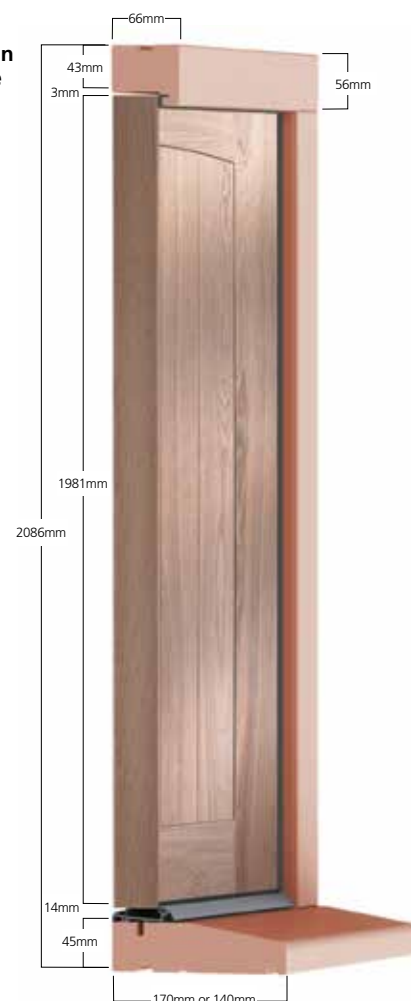

## WEATHERSTRIPPED - MOBILITY

Door Sizes (mm) WxH	Frame Width	Frame Height 2086mm		Frame Height 2395mm		Frame Height 2041mm		Frame Height 2395mm	
		Inward Opening		Inward Opening Plus Glazing Options		Inward and Outward Opening		Inward and Outward Opening Plus Glazing Options	
		Code	Price	Code	Price	Code	Price	Code	Price
<b>Softwood</b>									
914x1981	1006mm	FN30M-MOB	£165.94	VFN30M-MOB	£228.61	F30M	£112.76	VF30M	£180.69
838x1981	930mm	FN29M-MOB	£162.09	VFN29M-MOB	£223.01	F29M	£110.63	VF29M	£176.69
<b>Hardwood</b>									
914x1981	1006mm	FN30MH-MOB	£324.39	VFN30MH-MOB	£412.12	F30MH	£268.28	VF30MH	£364.00
838x1981	930mm	FN29MH-MOB	£318.87	VFN29MH-MOB	£403.54	F29MH	£264.47	VF29MH	£357.02
<b>Oak</b>									
914x1981	1006mm	OFN30M-MOB	£427.63	*Extended jambs to allow mobility threshold up to 14mm high.					
838x1981	930mm	OFN29M-MOB	£424.03						

## WEATHERSTRIPPED - FRENCH CASEMENT (PAIRS)

Door Sizes (mm) WxH	Frame Width	Frame Height 2076mm			
		Inward Opening		Outward Opening	
		Code	Price	Code	Price
<b>Softwood</b>					
2no. 762x1981	1604mm	FN40115M	£188.92	FX40115M	£188.92
2no. 838x1981	1756mm	FN5055M	£197.71	FX5055M	£197.71
1 pair 1168x1981	1260mm	FN310M	£159.13	FCP126310	£159.13

**Vertical section of door frame**  
(Diagram shown not to scale).