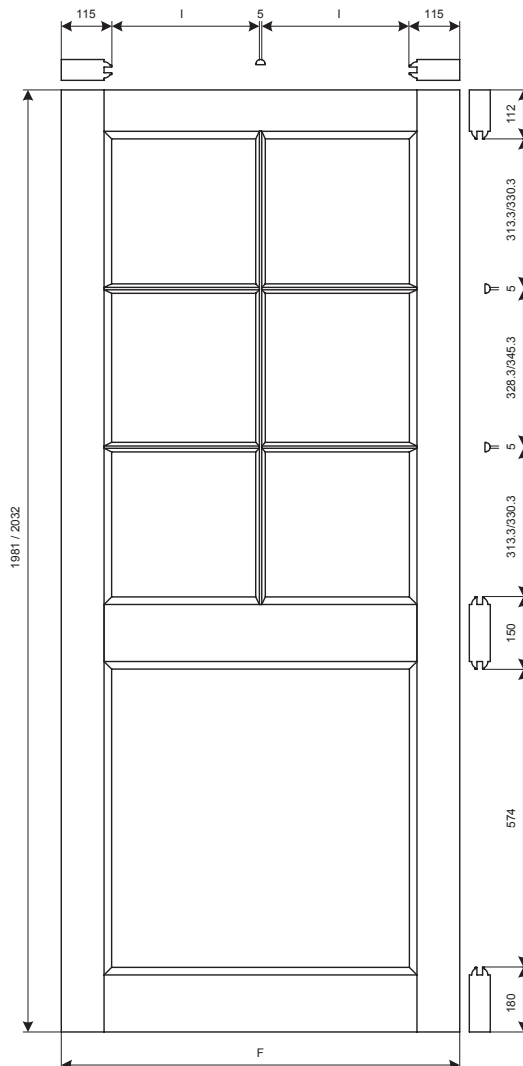

KNIGHTSBRIDGE

WHITE OAK RADCLIFFE

– EXTERNAL DOOR

SPECIFICATIONS

Veneer Species:

American white oak

Veneer Thickness:

1.2mm

Edge Lippings:

15mm American white oak

Top & Bottom Lippings:

15mm American white oak

Panel Thickness:

25mm treated laminated pine

Moulding Size & Profile:

16mm Ovolo

Stile & Rail Core:

Treated laminated pine

Construction:

Tongue & groove joint with dowel and glue

Glazing:

14mm double clear with paint & peel film

Packaging:

Shrinkwrap with plastic edge corner protectors.