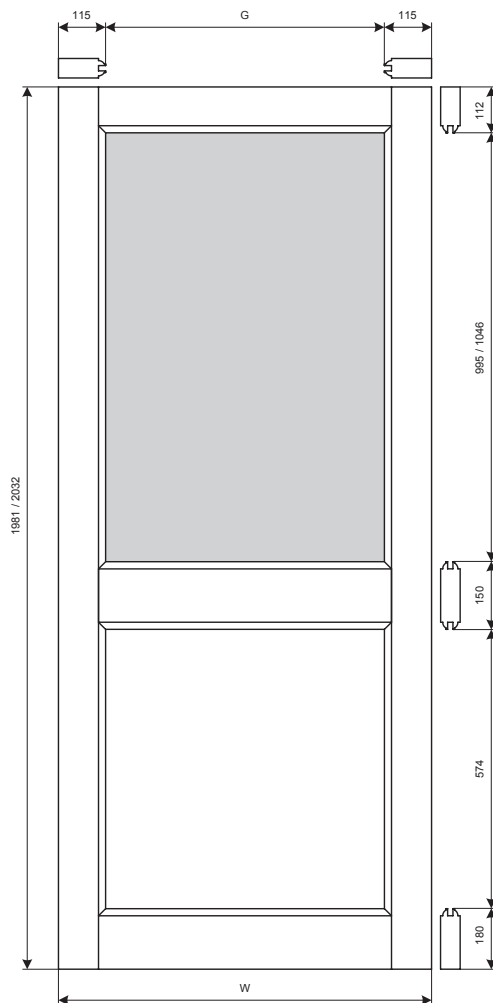

KNIGHTSBRIDGE

WHITE OAK LUMINA PANEL

– EXTERNAL DOOR

SPECIFICATIONS

Veneer Species:

American white oak

Veneer Thickness:

1.2mm

Edge Lippings:

15mm American white oak

Top & Bottom Lippings:

15mm American white oak

Panel Thickness:

25mm treated laminated pine

Moulding Size & Profile:

16mm Ovolo

Stile & Rail Core:

Treated laminated pine

Construction:

Tongue & groove joint with dowel and glue

Glazing:

14mm double clear with paint & peel film

Packaging:

Shrinkwrap with plastic edge corner protectors.