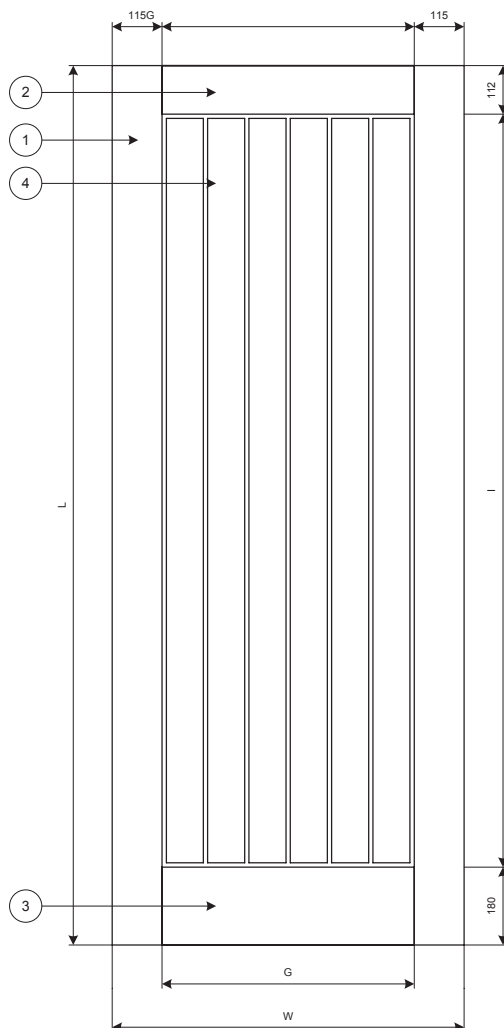

KNIGHTSBRIDGE

WHITE OAK COTTAGE

– EXTERNAL DOOR

SPECIFICATIONS

Veneer Species:

American white oak

Veneer Thickness:

1.2mm

Edge Lippings:

15mm American white oak

Top & Bottom Lippings:

15mm American white oak

Panel Thickness:

44mm treated laminated pine

Profile:

10mm x 6mm U groove

Stile & Rail Core:

Treated laminated pine

Construction:

Tongue & groove joint with dowel and glue

Glazing:

N/A

Packaging:

Shrinkwrap with plastic edge corner protectors.

A4 paper fitting instruction

5 year guarantee against manufacturing defects