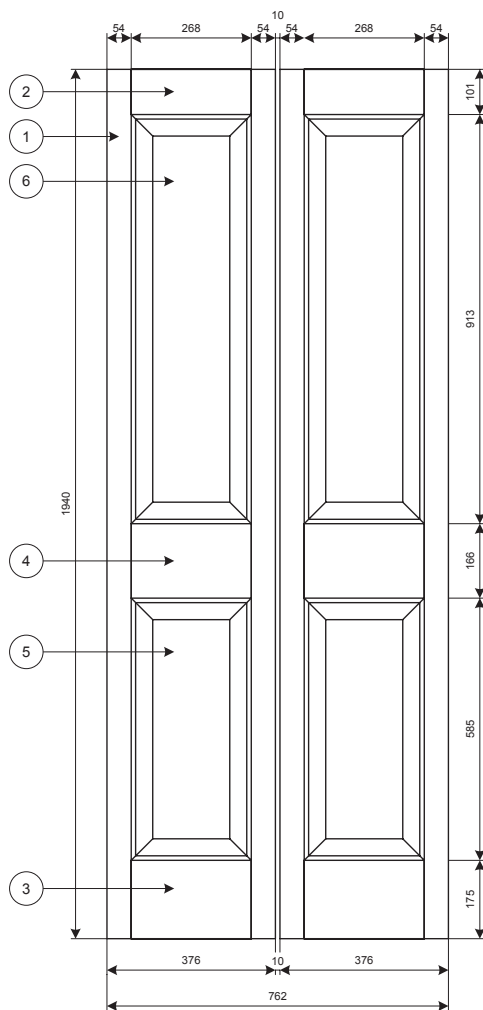

AVESTA

PRIMED 4 PANEL BI-FOLD

– INTERNAL DOOR

SPECIFICATIONS

Veneer Species:

MDF double coat primed

Veneer Thickness:

2.5mm

Edge Lippings:

8mm paint grade timber

Top & Bottom Lippings:

8mm paint grade timber

Panel Thickness:

12mm Particle board or MDF

Moulding Size & Profile:

10mm Ovolo

Stile & Rail Core:

Particle board

Construction:

Tongue & groove joint with dowel and glue

Glazing:

N/A

Packaging:

Shrinkwrap with plastic edge corner protectors.

A4 paper fitting instruction

ITEM	QTY	PRODUCT CODE	SIZE
6	2	Top Panels	911 x 266 x 12
5	2	Bottom Panels	583 x 266 x 12
4	2	Middle Rail	268 x 186 x 35
3	2	Bottom Rail	268 x 189 x 35
2	2	Top Rail	268 x 114 x 35
1	4	Stiles	1947 x 64 x 35

5 year guarantee against manufacturing defects