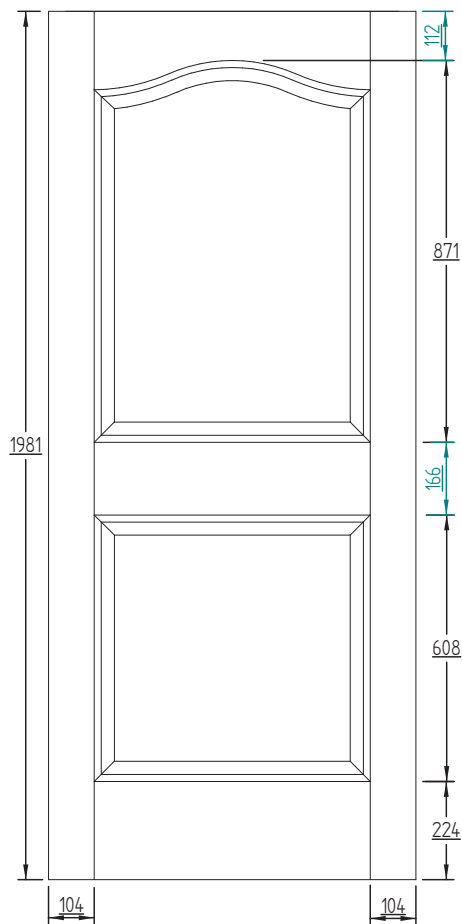

NEWSTEAD

WHITE OAK 2 PANEL

– INTERNAL DOOR

SPECIFICATIONS

Veneer Species:

American white oak

Veneer Thickness:

0.6mm

Edge Lippings:

10mm KSK

Top & Bottom Lippings:

10mm KSK

Panel Thickness:

19mm Particle board or MDF

Moulding Size & Profile:

10mm Ovolo