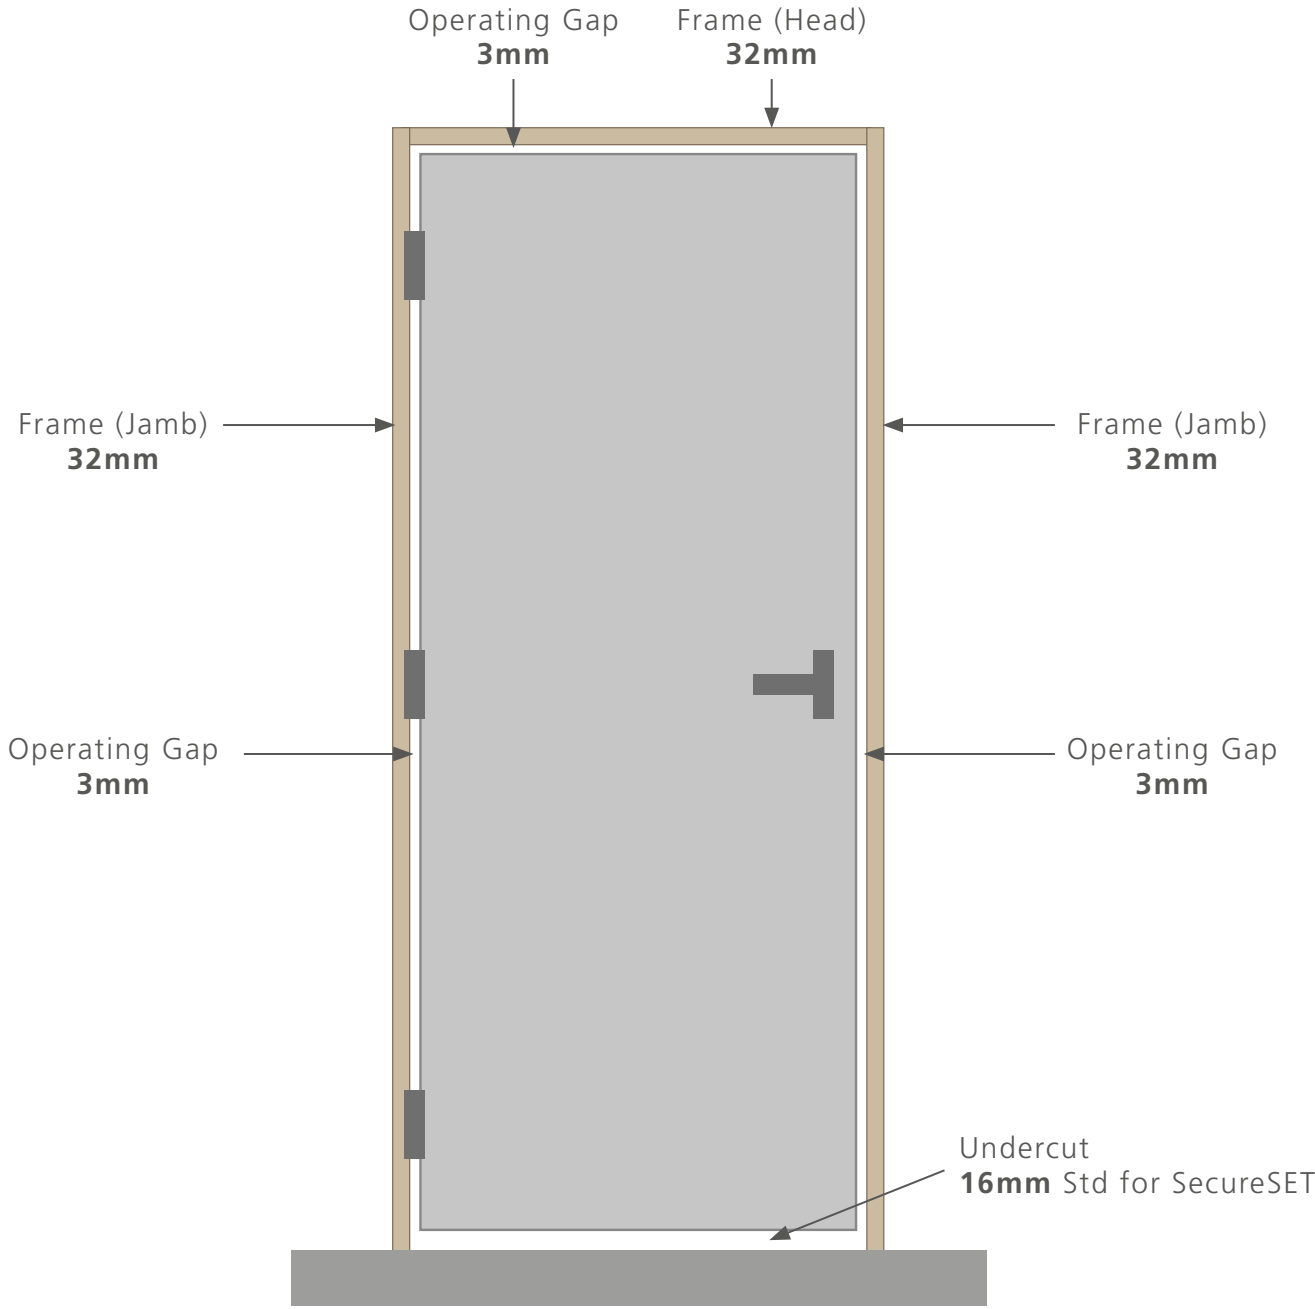

OVERALL DOORSET HEIGHT	25mm LINING (Head)	+	3mm GAP	+	2040mm DOOR	+	16mm UNDERCUT	=	2084mm
-------------------------------	--------------------	---	---------	---	-------------	---	---------------	---	---------------

DOORSET SIZING GUIDES

SECUREFIT™

ACTUAL SIZE

WIDTH
1018mm

X

HEIGHT
2105mm

OVERALL DOORSET WIDTH	43mm FRAME (Jamb)	+	3mm GAP	+	926mm DOOR	+	3mm GAP	+	43mm FRAME (Jamb)	=	1018mm
------------------------------	----------------------	---	------------	---	---------------	---	------------	---	----------------------	---	---------------

OVERALL DOORSET HEIGHT	43mm FRAME (Head)	+	3mm GAP	+	2040mm DOOR	+	19mm UNDERCUT	=	2105mm
-------------------------------	----------------------	---	------------	---	----------------	---	------------------	---	---------------

DOORSET SIZING GUIDES

SECURESET™

ACTUAL SIZE

WIDTH
996mm

X

HEIGHT
2091mm

OVERALL DOORSET WIDTH	32mm FRAME (Jamb)	+	3mm GAP	+	926mm DOOR	+	3mm GAP	+	32mm FRAME (Jamb)	=	996mm
------------------------------	----------------------	---	------------	---	---------------	---	------------	---	----------------------	---	--------------