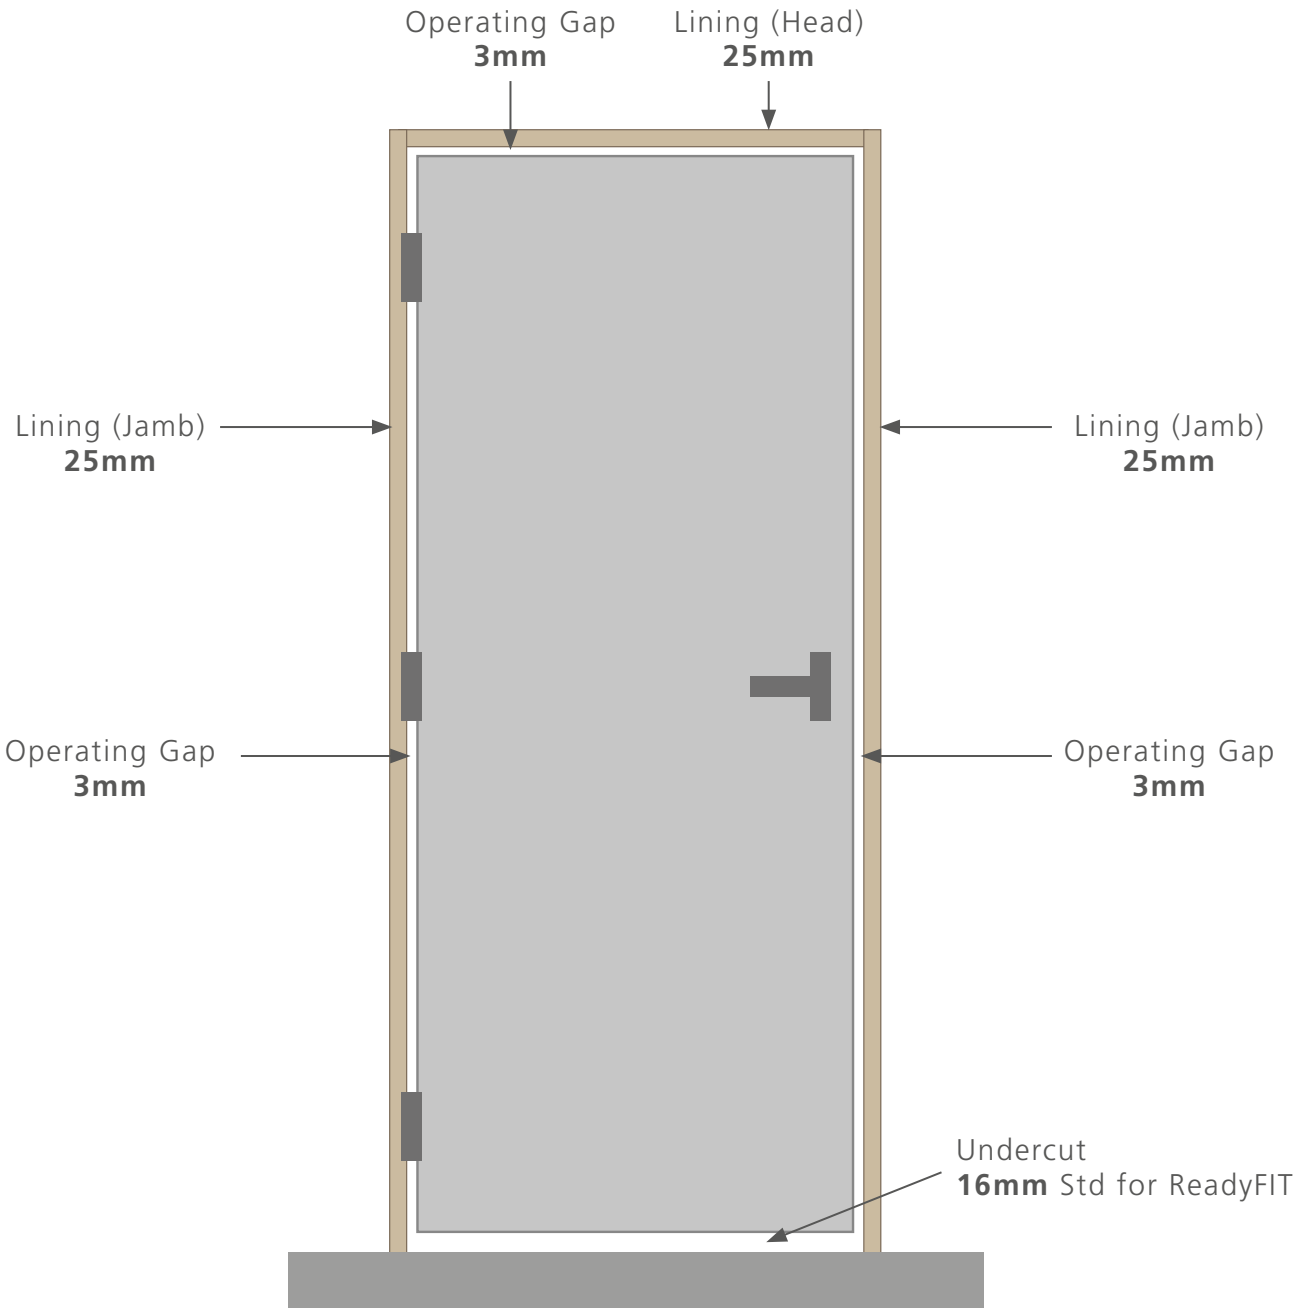

DOORSET SIZING GUIDES

READYFIT™

ACTUAL SIZE

WIDTH
882mm

HEIGHT
2084mm

OVERALL DOORSET WIDTH	25mm LINING (Jamb)	+	3mm GAP	+	826mm DOOR	+	3mm GAP	+	25mm LINING (Jamb)	=	882mm
------------------------------	--------------------	---	---------	---	------------	---	---------	---	--------------------	---	--------------

OVERALL DOORSET HEIGHT	25mm LINING (Head)	+	3mm GAP	+	2040mm DOOR	+	16mm UNDERCUT	=	2084mm
-------------------------------	--------------------	---	---------	---	-------------	---	---------------	---	---------------

DOORSET SIZING GUIDES

SECUREFIT™

ACTUAL SIZE

WIDTH
1018mm

X

HEIGHT
2105mm

OVERALL DOORSET WIDTH	43mm FRAME (Jamb)	+	3mm GAP	+	926mm DOOR	+	3mm GAP	+	43mm FRAME (Jamb)	=	1018mm
------------------------------	----------------------	---	------------	---	---------------	---	------------	---	----------------------	---	---------------

DOORSET SIZING GUIDES

SECURESET™

ACTUAL SIZE

WIDTH
996mm

X

HEIGHT
2091mm

OVERALL DOORSET WIDTH	32mm FRAME (Jamb)	+	3mm GAP	+	926mm DOOR	+	3mm GAP	+	32mm FRAME (Jamb)	=	996mm
------------------------------	----------------------	---	------------	---	---------------	---	------------	---	----------------------	---	--------------