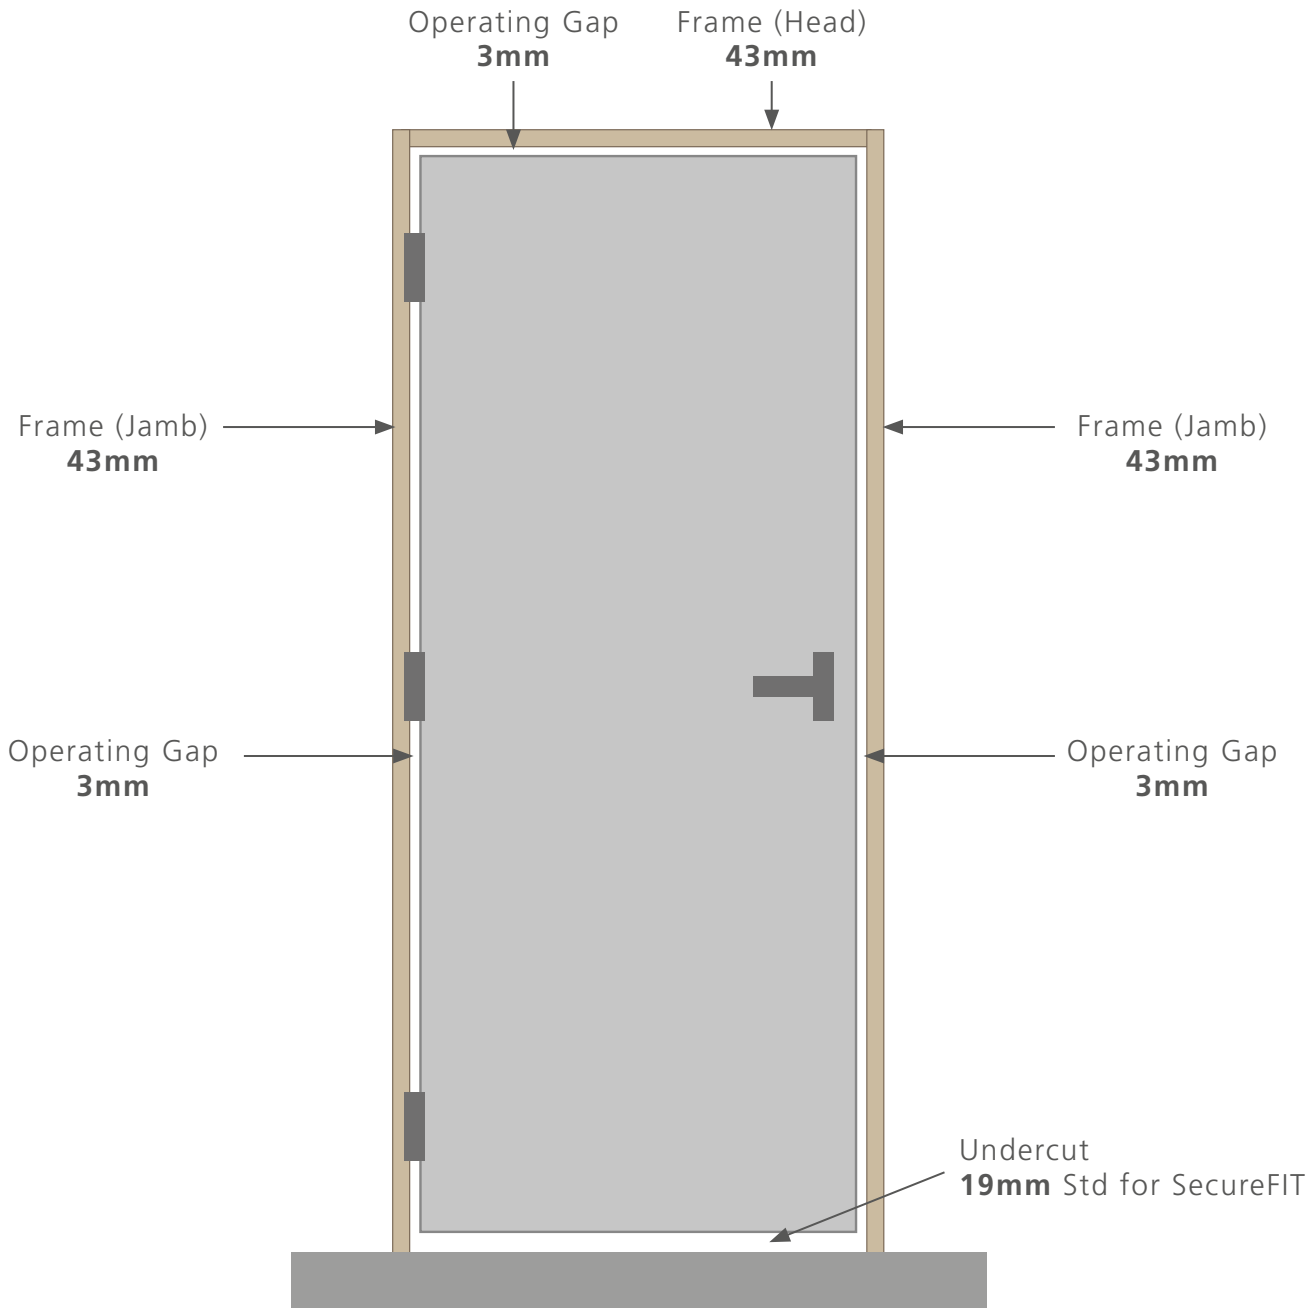

DOORSET SIZING GUIDES

READYFIT™

ACTUAL SIZE

WIDTH
882mm

HEIGHT
2084mm

OVERALL DOORSET WIDTH	25mm LINING (Jamb)	+	3mm GAP	+	826mm DOOR	+	3mm GAP	+	25mm LINING (Jamb)	=	882mm
------------------------------	--------------------	---	---------	---	------------	---	---------	---	--------------------	---	--------------

OVERALL DOORSET HEIGHT	25mm LINING (Head)	+	3mm GAP	+	2040mm DOOR	+	16mm UNDERCUT	=	2084mm
-------------------------------	--------------------	---	---------	---	-------------	---	---------------	---	---------------

DOORSET SIZING GUIDES

SECUREFIT™

ACTUAL SIZE

WIDTH
1018mm

X

HEIGHT
2105mm

OVERALL DOORSET WIDTH	43mm FRAME (Jamb)	+	3mm GAP	+	926mm DOOR	+	3mm GAP	+	43mm FRAME (Jamb)	=	1018mm
------------------------------	----------------------	---	------------	---	---------------	---	------------	---	----------------------	---	---------------

DOORSET SIZING GUIDES

SECURESET™

ACTUAL SIZE

WIDTH
996mm

X

HEIGHT
2091mm

OVERALL DOORSET WIDTH	32mm FRAME (Jamb)	+	3mm GAP	+	926mm DOOR	+	3mm GAP	+	32mm FRAME (Jamb)	=	996mm
------------------------------	----------------------	---	------------	---	---------------	---	------------	---	----------------------	---	--------------